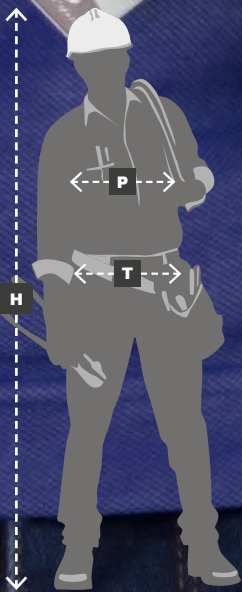

SIZE TABLE

Find the right size !

Choose the size of your PPE.

MEN'S SIZES

T2S size	Parka Jacket Trousers Polo Tee-shirt Shirt Detachable lining Jacket Softshell Bodywarmer Lining Pullover Sweatshirt	XS	S	M	L	XL	XXL	XXXL	XXXXL	XXXXXL
		Safety Vest	M		L		XL		XXL	
Length (H)	(in cm)	156 - 164	156 - 164	164 - 172	172 - 180	180 - 188	188 - 196	188 - 196	188 - 196	188 - 196
Chest (P)		70 - 78	78 - 86	86 - 94	94 - 102	102 - 110	110 - 118	118 - 123	123 - 129	129 - 135
Waist (T)	(in cm)	66 - 70	70 - 74	74 - 82	82 - 90	90 - 98	98 - 106	106 - 111	111 - 117	117 - 122
		70 - 74	82 - 90	98 - 106	111 - 117	117 - 122				

WOMEN'S SIZES

T2S size	Parka Jacket Tee-shirt	XS	S	M	L	XL
Length (H)	(in cm)	152 - 160	160 - 168	160 - 168	168 - 176	168 - 176
Chest (P)		84 - 88	88 - 96	96 - 104	104 - 112	112 - 120
Waist (T)	(in cm)	66 - 70	70 - 78	78 - 86	86 - 94	94 - 104
		70 - 78	86 - 94	94 - 104	104 - 112	112 - 120